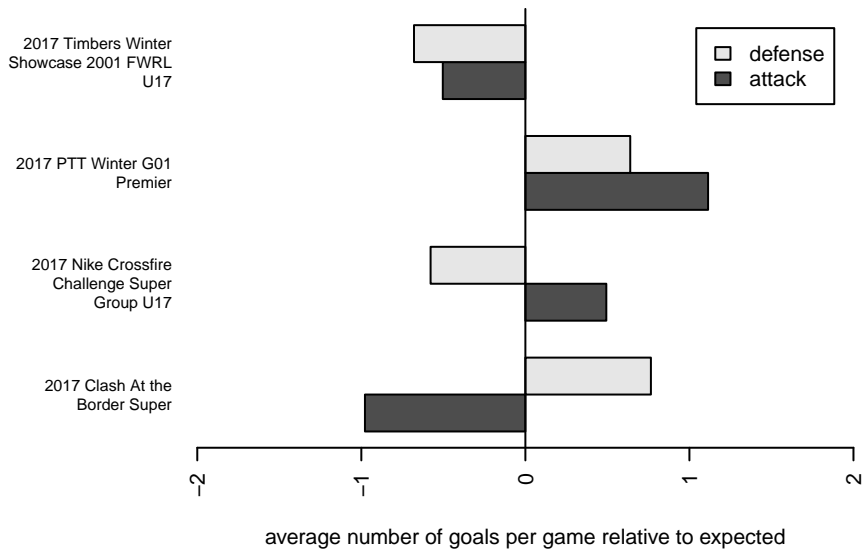

Venues played:
 2017 Clash At the Border Super
 2017 Nike Crossfire Challenge Super Group U'
 2017 Timbers Winter Showcase 2001 FWRL U
 2017 PacNW Winter Classic FWRL G01
 2017 PTT Winter G01 Premier

ETFC Cypress Black G01
 Dots are actual minus expected GF (blue circles) and GA (red triangles).
 Blue line is smoothed change in attack strength. Red is smoothed change in defense strength.

**attack and defense variance (black dot)
relative to other teams
and top 10 in region**

**attack and defense rating
relative to others at age
and all opponents in last 13 months**

Performance relative to 13 month average