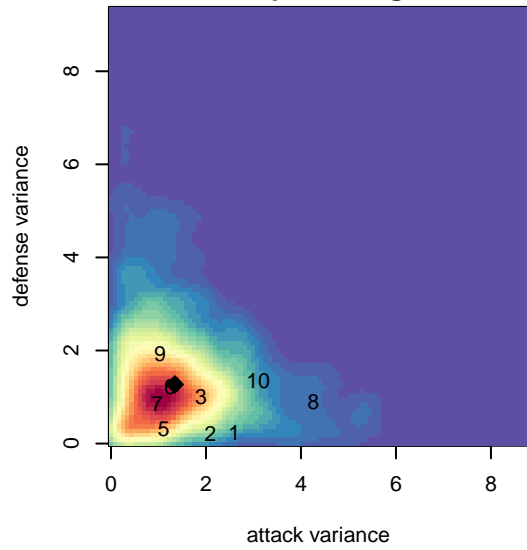

ETFC Cypress Black G01

Eugene Timbers FC
 Eugene, OR
 G01 total strength=1859
 attack=57.16 defense=27.02
 spr league = PTT Win G01 Premier

alt names used:
 EMFC Cypress Blue G01
 EMFC 01 Cypress Blue
 EMFC 01 Cypress Blue
 ETFC Cypress Black

Venues played:
 2017 Clash At the Border Super
 2017 Nike Crossfire Challenge Super Group U'
 2017 Timbers Winter Showcase 2001 FWRL U
 2017 PacNW Winter Classic FWRL G01
 2017 PTT Winter G01 Premier

ETFC Cypress Black G01
 Dots are actual minus expected GF (blue circles) and GA (red triangles).
 Blue line is smoothed change in attack strength. Red is smoothed change in defense strength.

**attack and defense variance (black dot)
relative to other teams
and top 10 in region**

**attack and defense rating
relative to others at age
and all opponents in last 13 months**

Performance relative to 13 month average