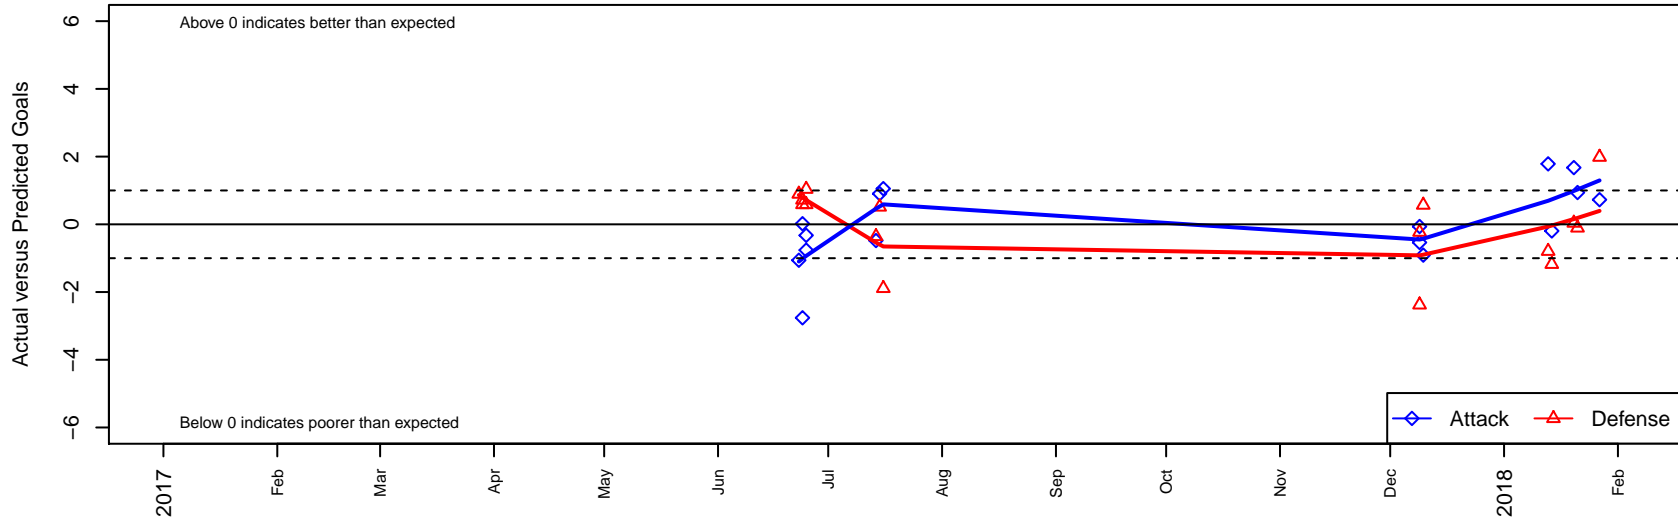

ETFC Cypress Black G01

Eugene Timbers FC
 Eugene, OR
 G01 total strength=1859
 attack=57.16 defense=27.02
 spr league = PTT Win G01 Premier

alt names used:
 EMFC Cypress Blue G01
 EMFC 01 Cypress Blue
 EMFC 01 Cypress Blue
 ETFC Cypress Black

Venues played:
 2017 Clash At the Border Super
 2017 Nike Crossfire Challenge Super Group U'
 2017 Timbers Winter Showcase 2001 FWRL U
 2017 PacNW Winter Classic FWRL G01
 2017 PTT Winter G01 Premier

ETFC Cypress Black G01
 Dots are actual minus expected GF (blue circles) and GA (red triangles).
 Blue line is smoothed change in attack strength. Red is smoothed change in defense strength.

**attack and defense variance (black dot)
relative to other teams
and top 10 in region**

**attack and defense rating
relative to others at age
and all opponents in last 13 months**

Performance relative to 13 month average